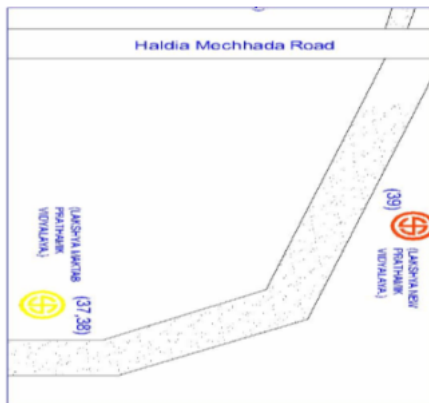

Nazri Naksha

Google Map View

Polling Station Building Front View

Polling Station Front View

Cad View

Key MAP View