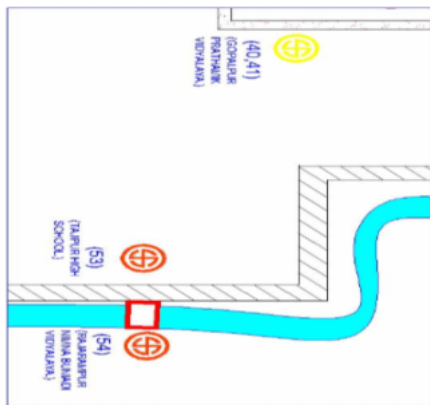

Nazri Naksha

Google Map View

Polling Station Building Front View

Polling Station Front View

Cad View

Key MAP View