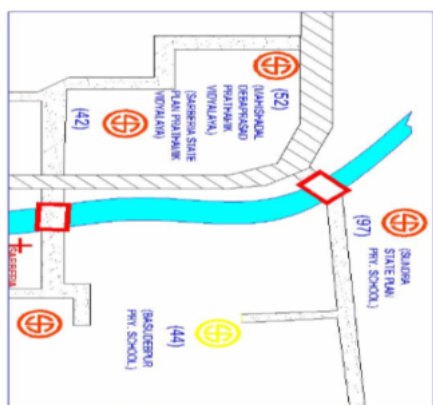

Nazri Naksha

Google Map View

Polling Station Building Front View

Polling Station Front View

Cad View

Key MAP View