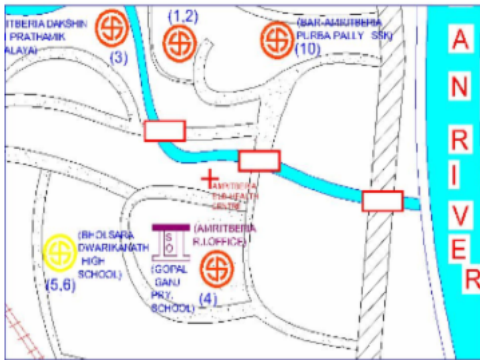

Nazri Naksha

Google Map View

Polling Station Building Front View

Polling Station Front View

Cad View

Key MAP View