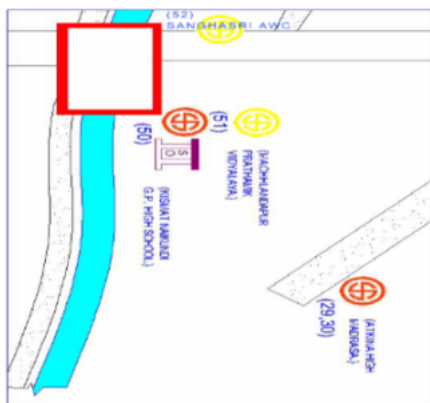

Nazri Naksha

Google Map View

Polling Station Building Front View

Polling Station Front View

Cad View

Key MAP View