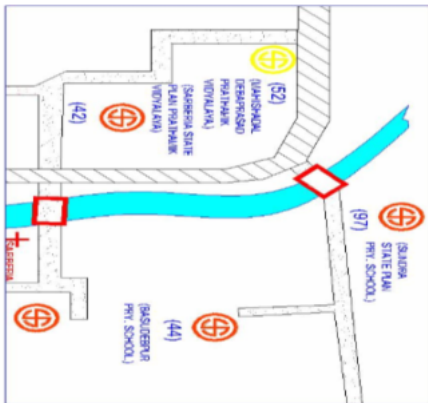

Nazri Naksha

Google Map View

Polling Station Building Front View

Polling Station Front View

Cad View

Key MAP View