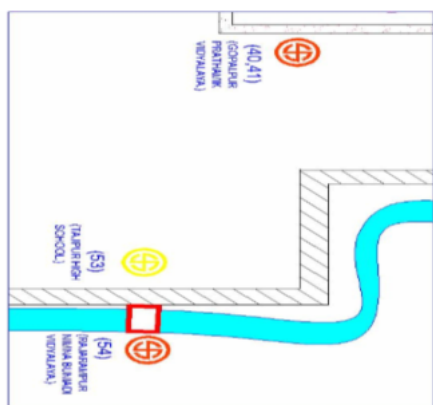

Nazri Naksha

Google Map View

Polling Station Building Front View

Polling Station Front View

Cad View

Key MAP View