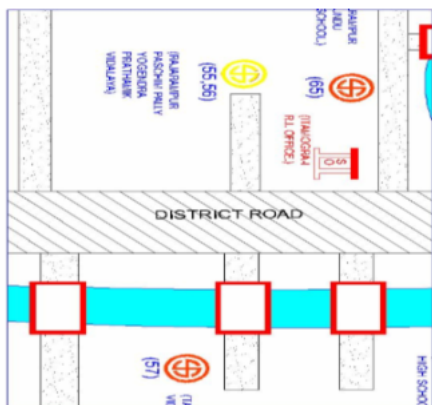

Nazri Naksha

Google Map View

Polling Station Building Front View

Polling Station Front View

Cad View

Key MAP View