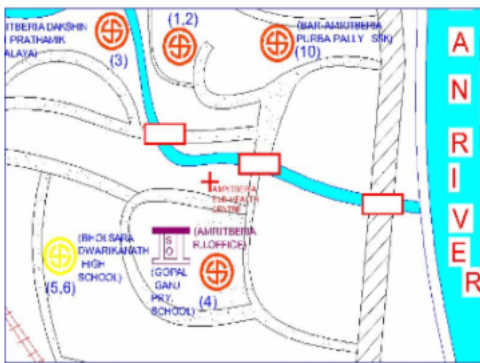

Nazri Naksha

Google Map View

Polling Station Building Front View

Polling Station Front View

Cad View

Key MAP View