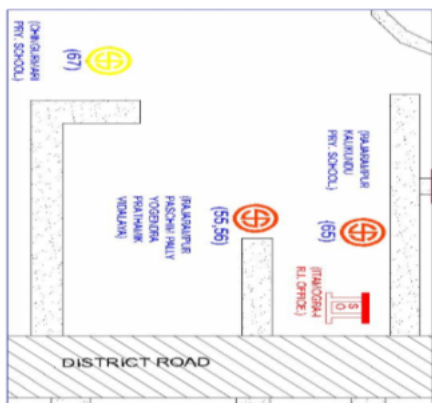

Nazri Naksha

Google Map View

Polling Station Building Front View

Polling Station Front View

Cad View

Key MAP View