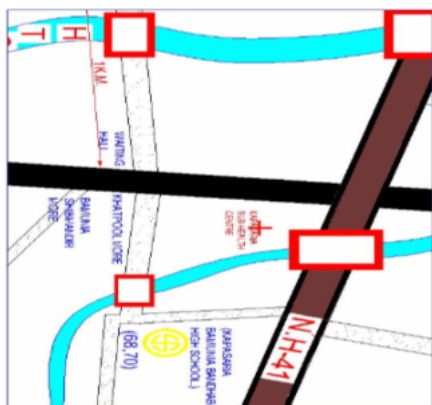

Nazri Naksha

Google Map View

Polling Station Building Front View

Polling Station Front View

Cad View

Key MAP View