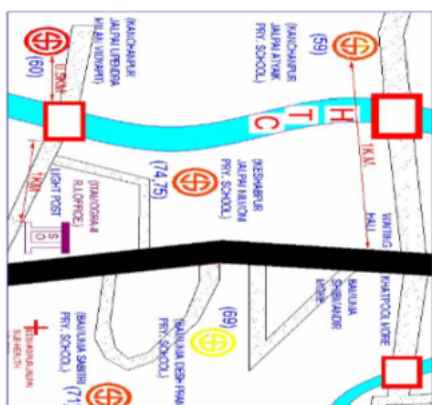

Nazri Naksha

Google Map View

Polling Station Building Front View

Polling Station Front View

Cad View

Key MAP View