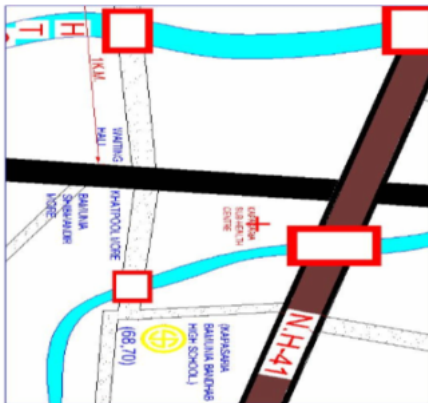

Nazri Naksha

Google Map View

Polling Station Building Front View

Polling Station Front View

Cad View

Key MAP View