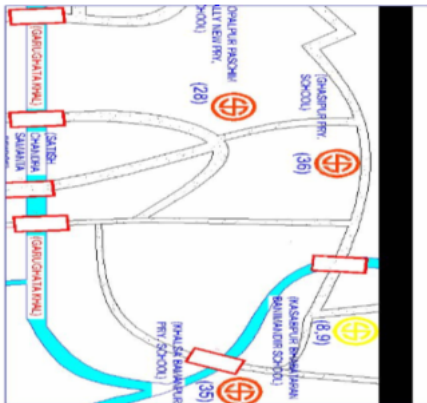

Nazri Naksha

Google Map View

Polling Station Building Front View

Polling Station Front View

Cad View

Key MAP View