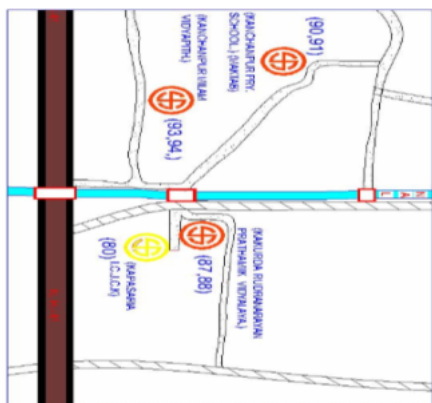

Nazri Naksha

Google Map View

Polling Station Building Front View

Polling Station Front View

Cad View

Key MAP View