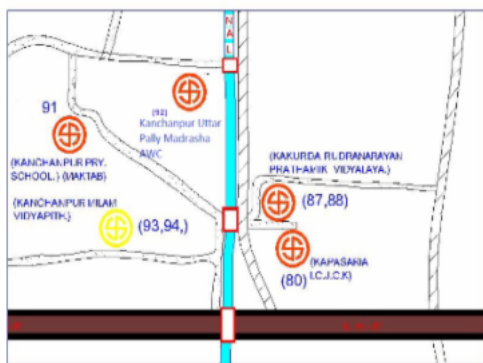

Nazri Naksha

Google Map View

Polling Station Building Front View

Polling Station Front View

Cad View

Key MAP View