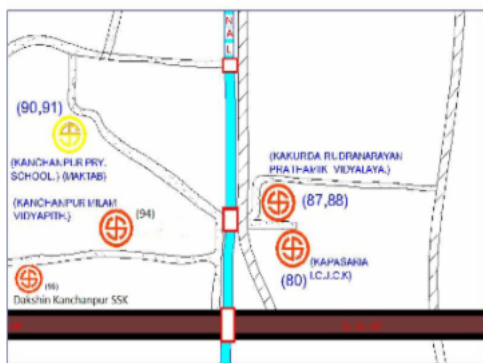

Nazri Naksha

Google Map View

Polling Station Building Front View

Polling Station Front View

Cad View

Key MAP View