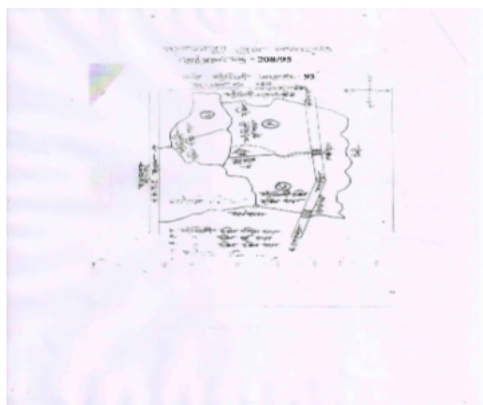

Nazri Naksha

Google Map View