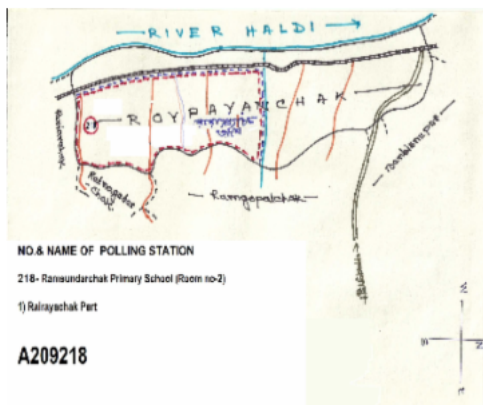

Nazri Naksha

Google Map View