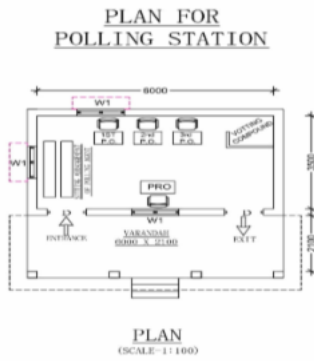

Nazri Naksha

Google Map View

Polling Station Building Front View

Polling Station Front View

Cad View

Key MAP View