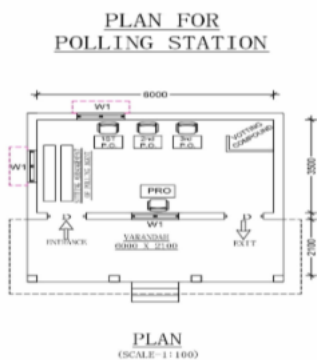

Nazri Naksha

Google Map View

Polling Station Building Front View

Polling Station Front View

Cad View

Key MAP View