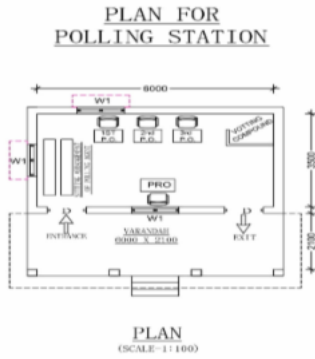

Nazri Naksha

Google Map View

Polling Station Building Front View

Polling Station Front View

Cad View

Key MAP View