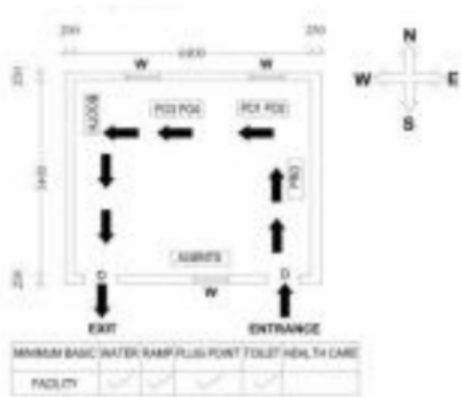

Nazri Naksha

Google Map View

Polling Station Building Front View

Polling Station Front View

Cad View

Key MAP View