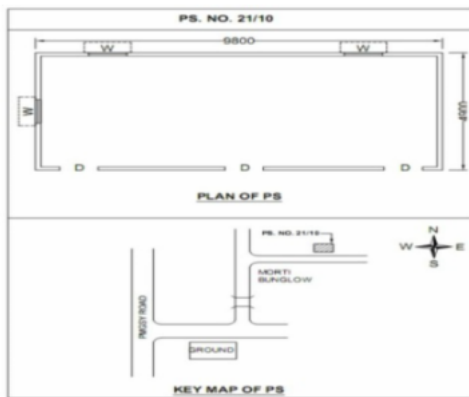

Nazri Naksha

Google Map View

Polling Station Building Front View

Polling Station Front View

Cad View

Key MAP View