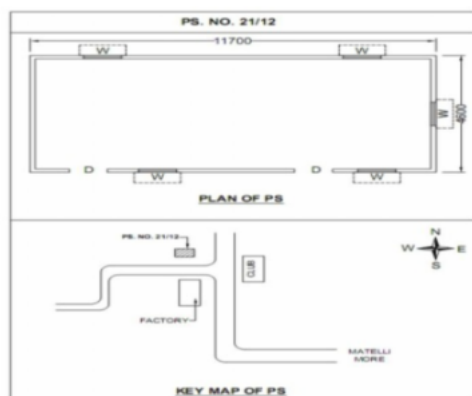

Nazri Naksha

Google Map View

Polling Station Building Front View

Polling Station Front View

Cad View

Key MAP View