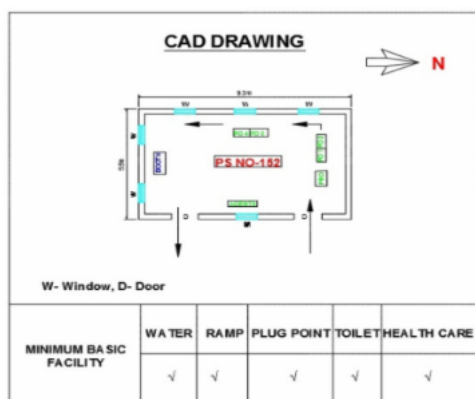

Nazri Naksha

Google Map View

Polling Station Building Front View

Polling Station Front View

Cad View

Key MAP View