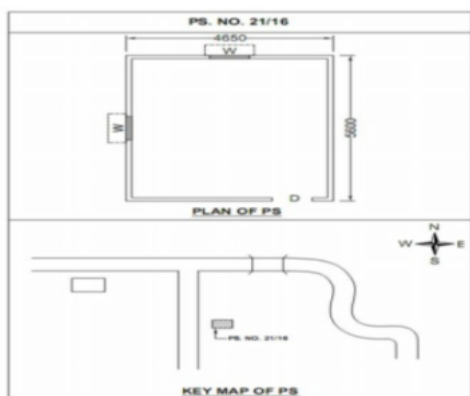

Nazri Naksha

Google Map View

Polling Station Building Front View

Polling Station Front View

Cad View

Key MAP View