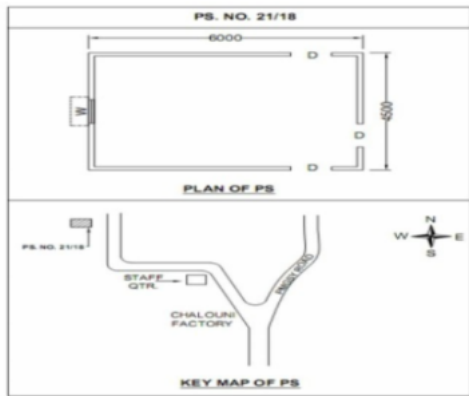

Nazri Naksha

Google Map View

Polling Station Building Front View

Polling Station Front View

Cad View

Key MAP View