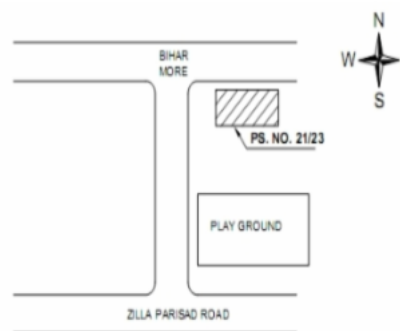

Key MAP View

KEY MAP OF PS