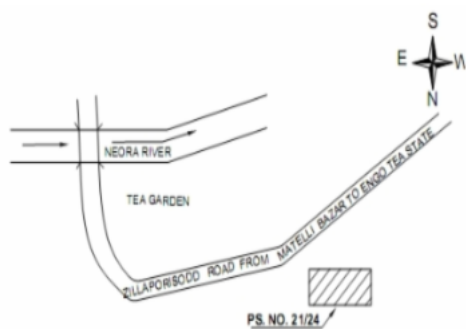

Nazri Naksha

KEY MAP OF PS