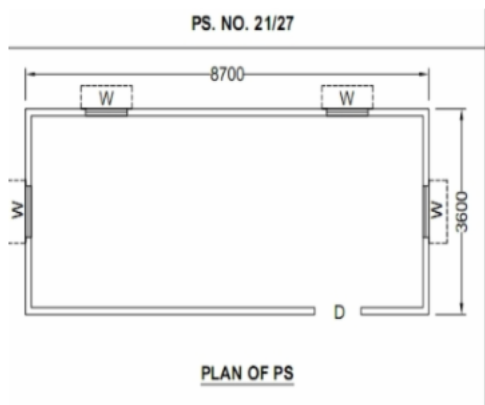

Nazri Naksha

Google Map View

Polling Station Building Front View

Polling Station Front View

Cad View

Key MAP View