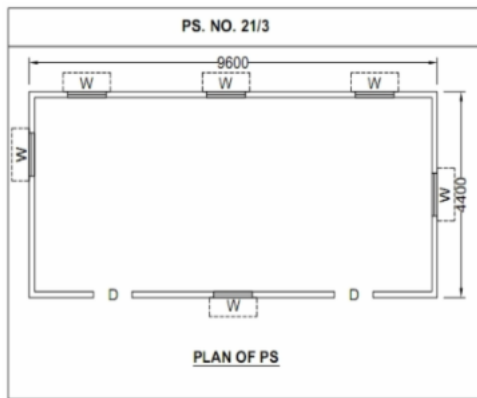

Nazri Naksha

Google Map View

Polling Station Building Front View

Polling Station Front View

Cad View

Key MAP View