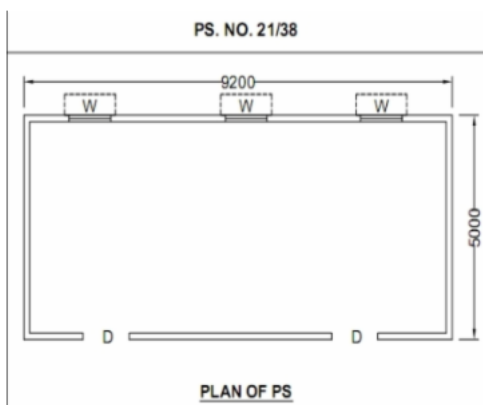

Nazri Naksha

Google Map View

Polling Station Building Front View

Polling Station Front View

Cad View

Key MAP View