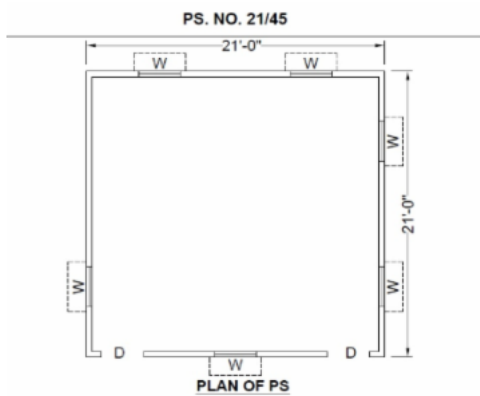

Nazri Naksha

Google Map View

Polling Station Building Front View

Polling Station Front View

Cad View

Key MAP View