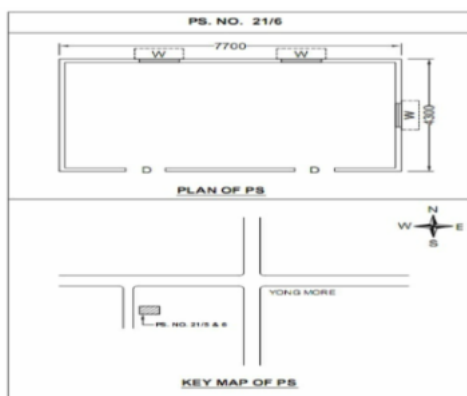

Nazri Naksha

Google Map View

Polling Station Building Front View

Polling Station Front View

Cad View

Key MAP View