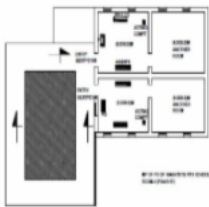

Nazri Naksha

Google Map View

Polling Station Building Front View

Polling Station Front View

Cad View

ROOM	USE	AREA	WATER	SEWER	ELECTRICITY	WATER	SEWERAGE
ROOM	USE	AREA	WATER	SEWER	ELECTRICITY	WATER	SEWERAGE
ROOM	USE	AREA	WATER	SEWER	ELECTRICITY	WATER	SEWERAGE
ROOM	USE	AREA	WATER	SEWER	ELECTRICITY	WATER	SEWERAGE

Key MAP View