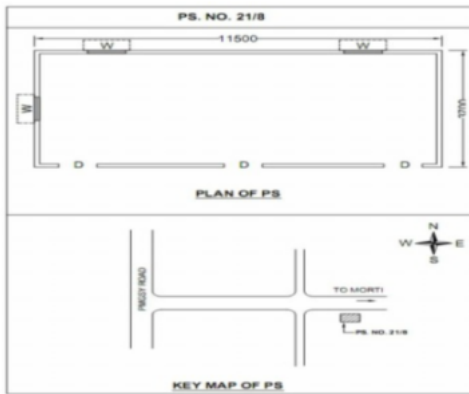

Nazri Naksha

Google Map View

Polling Station Building Front View

Polling Station Front View

Cad View

Key MAP View