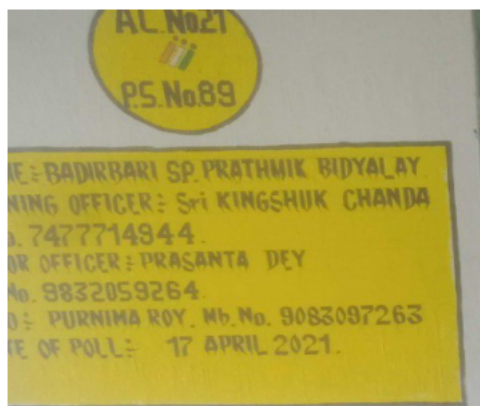

Polling Station Front View