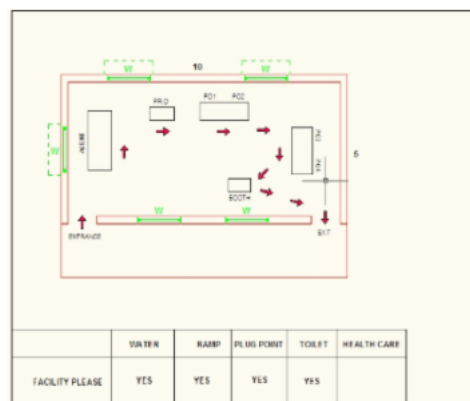

Nazri Naksha

Google Map View

Polling Station Building Front View

Polling Station Front View

Cad View

Key MAP View