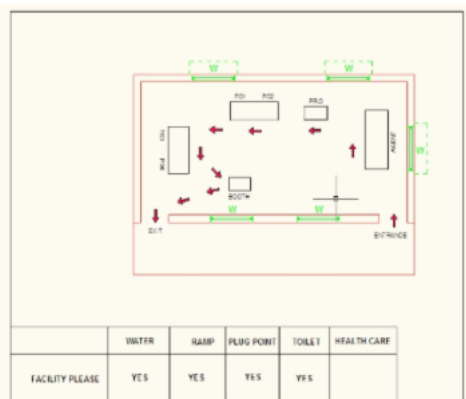

Nazri Naksha

Google Map View

Polling Station Building Front View

Polling Station Front View

Cad View

Key MAP View