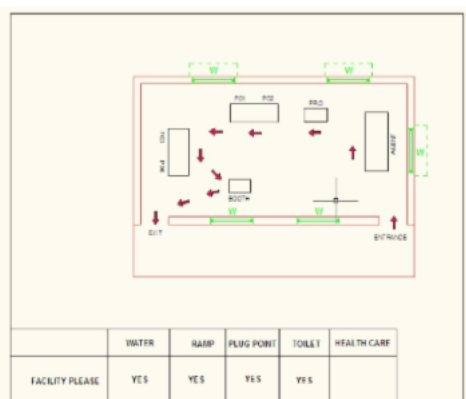

Nazri Naksha

Google Map View

Polling Station Building Front View

Polling Station Front View

Cad View

Key MAP View