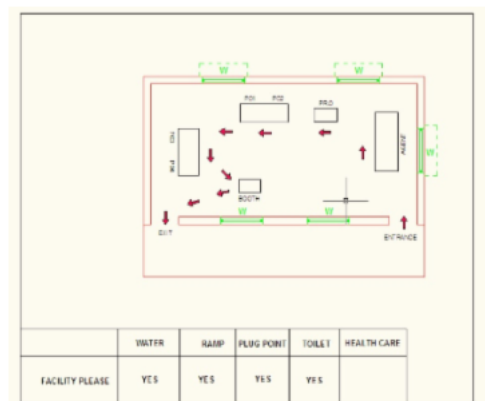

Nazri Naksha

Google Map View

Polling Station Building Front View

Polling Station Front View

Cad View

Key MAP View