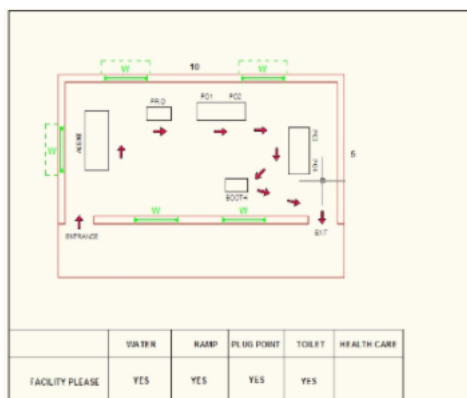

Nazri Naksha

Google Map View

Polling Station Building Front View

Polling Station Front View

Cad View

Key MAP View