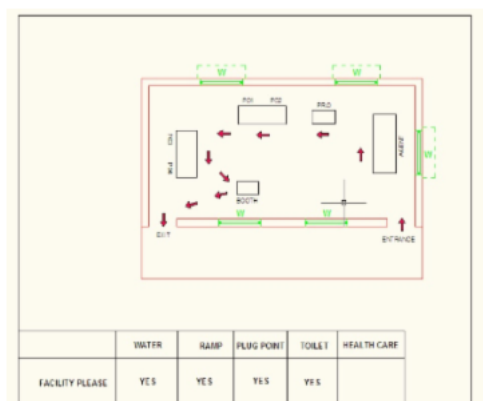

Nazri Naksha

Google Map View

Polling Station Building Front View

Polling Station Front View

Cad View

Key MAP View