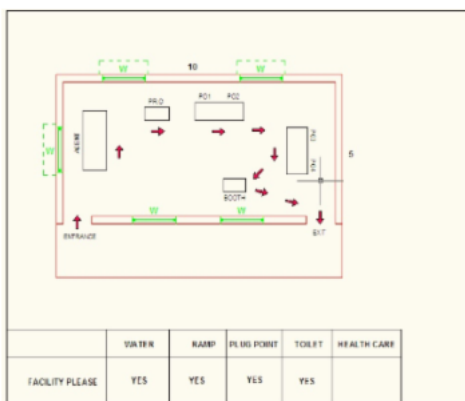

Nazri Naksha

Google Map View

Polling Station Building Front View

Polling Station Front View

Cad View

Key MAP View