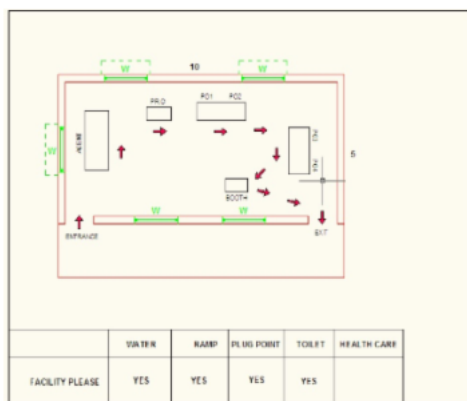

Nazri Naksha

Google Map View

Polling Station Building Front View

Polling Station Front View

Cad View

Key MAP View