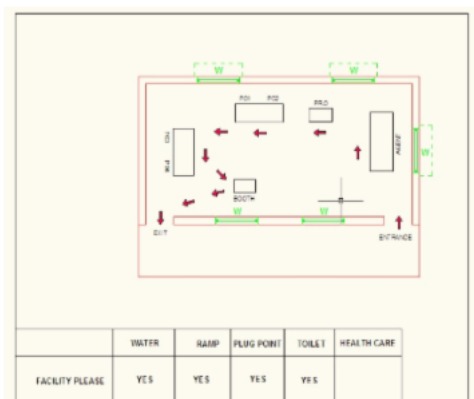

Nazri Naksha

Google Map View

Polling Station Building Front View

Polling Station Front View

Cad View

Key MAP View