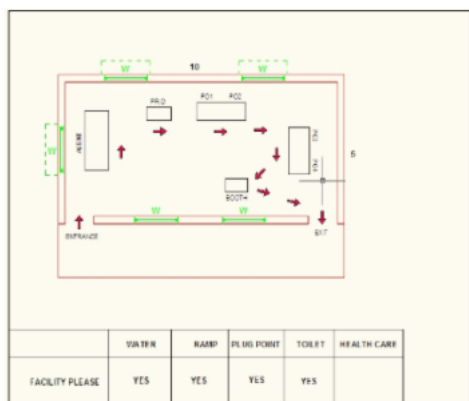

Polling Station Front View

Cad View