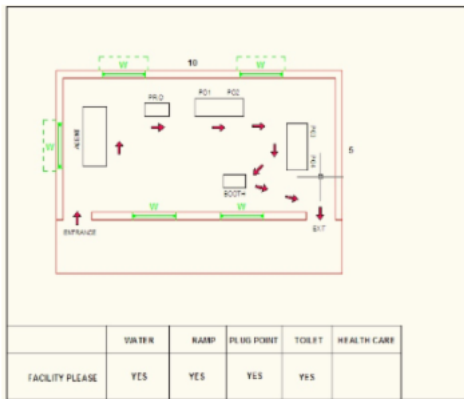

Nazri Naksha

Google Map View

Polling Station Building Front View

Polling Station Front View

Cad View

Key MAP View