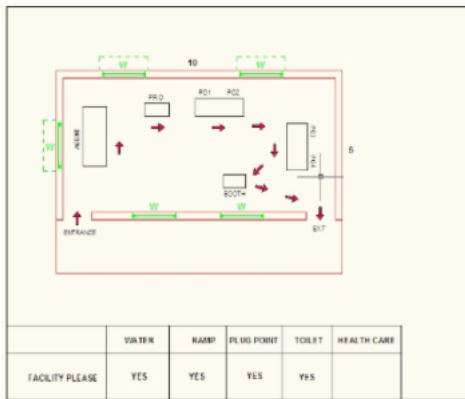

Nazri Naksha

Google Map View

Polling Station Building Front View

Polling Station Front View

Cad View

Key MAP View